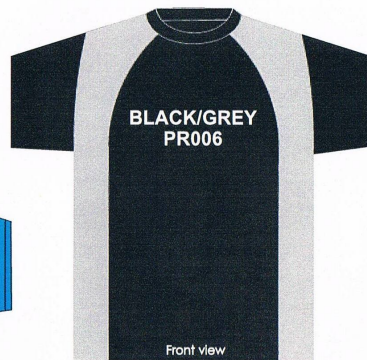

The actual color on paper/monitors may look slight different of the actual product sample

Front view

Back view

DCZ240
Black/Orange

Front view

Back view

DCZ250
White/Lt. Blue

Front view

Back view

DCZ260
Lt. Blue/White

The actual color on paper/monitors may look slight different of the actual product sample

DCZ200
Dark Grey/White

DCZ210
White/Red

DCZ220
Red/White

The actual color on paper/monitors may look slight different of the actual product sample

The actual color on paper/monitors may look slight different of the actual product sample

The actual color on paper/monitors may look slight different of the actual product sample

The actual color on paper/monitors may look slight different of the actual product sample

The actual color on paper/monitors may look slight different of the actual product sample

T.Blue - Turquoise Blue.
S.Blue - Smoke Blue.
T.Green - Turquoise Green.
N.Green - Neon Green.

The actual color on paper/monitors may look slight different of the actual product sample