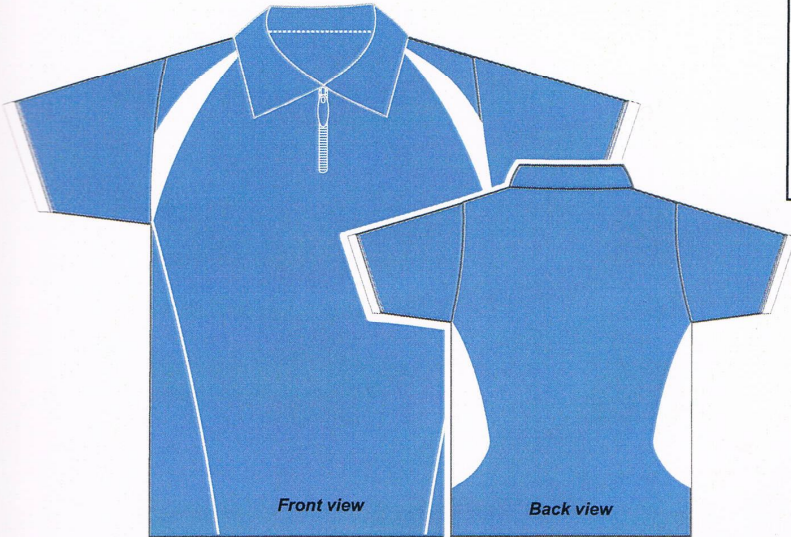

The actual color on paper/monitors may look slight different of the actual product sample

Front view

Back view

DCZ240
Black/Orange

Front view

Back view

DCZ250
White/Lt. Blue

Front view

Back view

DCZ260
Lt. Blue/White

The actual color on paper/monitors may look slight different of the actual product sample

DCZ200
Dark Grey/White

DCZ210
White/Red

DCZ220
Red/White

The actual color on paper/monitors may look slight different of the actual product sample

Side View

Back View

Front View

Side View

Back View

Sleeveless Poly (Dri-Fit) V-Neck & Round Neck Tee