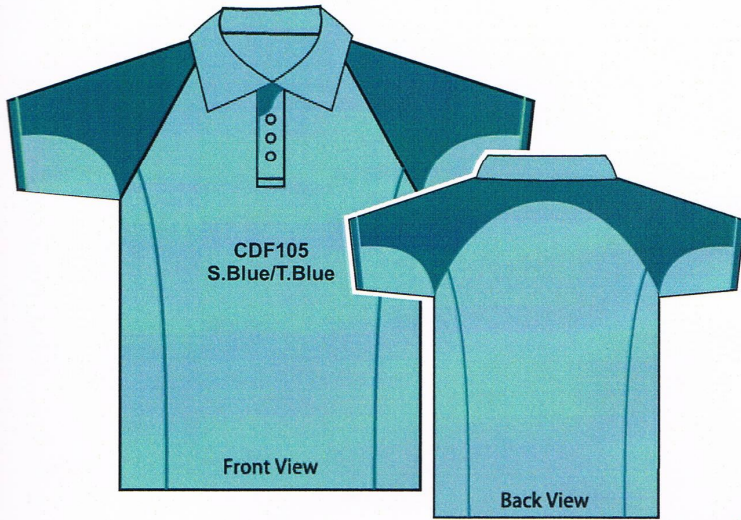

The actual color on paper/monitors may look slight different of the actual product sample

*T.Blue - Turquoise Blue.
S.Blue - Smoke Blue.
T.Green - Turquoise Green.
N.Green - Neon Green.*