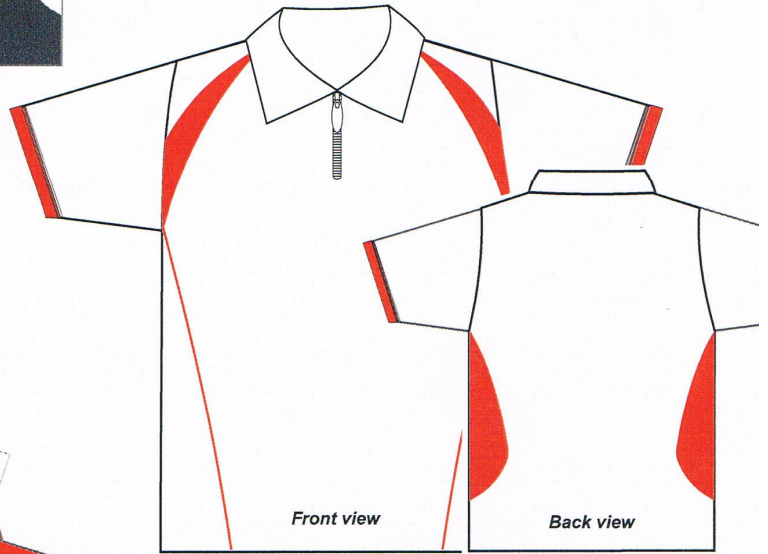

Back view

DCZ260
Lt. Blue/White

The actual color on paper/monitors may look slight different of the actual product sample

DCZ200
Dark Grey/White

DCZ210
White/Red

DCZ220
Red/White

The actual color on paper/monitors may look slight different of the actual product sample