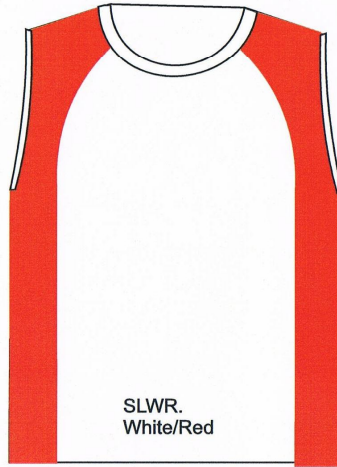

The actual color on paper/monitors may look slight different of the actual product sample

Front view

Back view

DCZ240
Black/Orange

Front view

Back view

DCZ250
White/Lt. Blue

Front view

The actual color on paper/monitors may look slight different of the actual product sample

T.Blue - Turquoise Blue.
S.Blue - Smoke Blue.
T.Green - Turquoise Green.
N.Green - Neon Green.

The actual color on paper/monitors may look slight different of the actual product sample

*T.Blue - Turquoise Blue.
S.Blue - Smoke Blue.
T.Green - Turquoise Green.
N.Green - Neon Green.*

Front View

Side View

Back View

Front View

Side View

Back View

Front View

Side View

Back View

Front View

Side View

Back View

Sleeveless Poly (Dri-Fit) V-Neck & Round Neck Tee