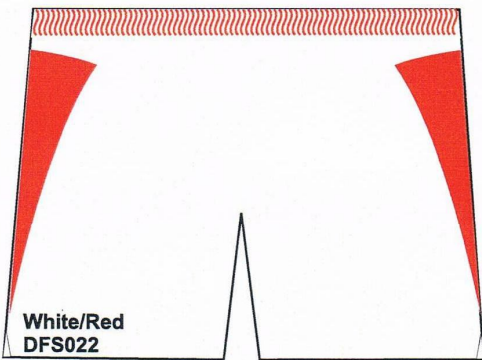

The actual color on paper/monitors may look slight different of the actual product sample

T.Blue - Turquoise Blue.
S.Blue - Smoke Blue.
T.Green - Turquoise Green.
N.Green - Neon Green.

The actual color on paper/monitors may look slight different of the actual product sample

*T.Blue - Turquoise Blue.
S.Blue - Smoke Blue.
T.Green - Turquoise Green.
N.Green - Neon Green.*

Front View

Side View

Back View

Front View

Side View

Back View

Front View

Side View

Back View

Front View

Side View

Back View

Sleeveless Poly (Dri-Fit) V-Neck & Round Neck Tee