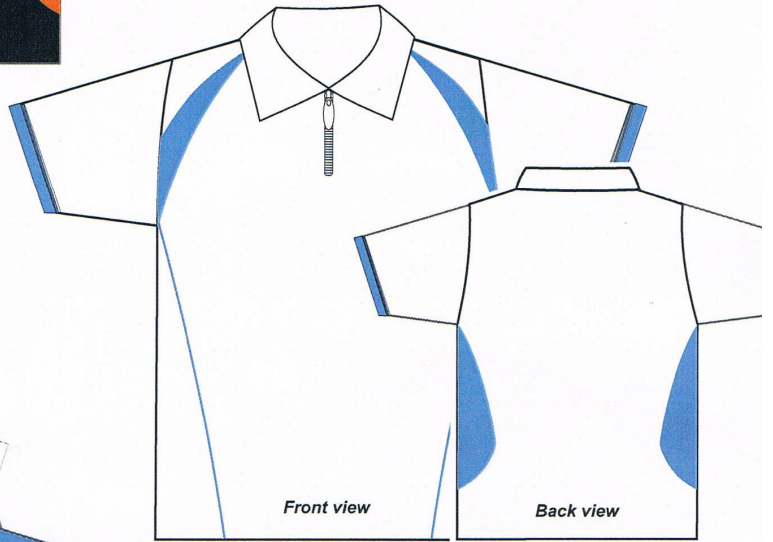

The actual color on paper/monitors may look slight different of the actual product sample

Front view

Back view

DCZ240
Black/Orange

Front view

Back view

DCZ250
White/Lt. Blue

Front view

Back view

DCZ260
Lt. Blue/White

The actual color on paper/monitors may look slight different of the actual product sample

DCZ200
Dark Grey/White

DCZ210
White/Red

DCZ220
Red/White

The actual color on paper/monitors may look slight different of the actual product sample

Side View

Back View

Front View

Side View

Back View

Sleeveless Poly (Dri-Fit) V-Neck & Round Neck Tee