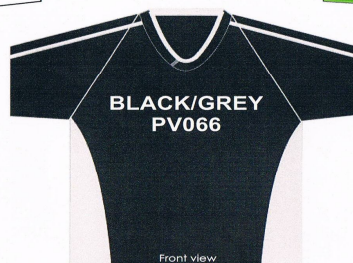

Back view

DCZ260
Lt. Blue/White

The actual color on paper/monitors may look slight different of the actual product sample

DCZ200
Dark Grey/White

DCZ210
White/Red

DCZ220
Red/White

The actual color on paper/monitors may look slight different of the actual product sample

The actual color on paper/monitors may look slight different of the actual product sample

The actual color on paper/monitors may look slight different of the actual product sample

The actual color on paper/monitors may look slight different of the actual product sample

The actual color on paper/monitors may look slight different of the actual product sample

T.Blue - Turquoise Blue.
S.Blue - Smoke Blue.
T.Green - Turquoise Green.
N.Green - Neon Green.

The actual color on paper/monitors may look slight different of the actual product sample

*T.Blue - Turquoise Blue.
S.Blue - Smoke Blue.
T.Green - Turquoise Green.
N.Green - Neon Green.*

Front View

Side View

Back View

Front View

Side View

Back View

Front View