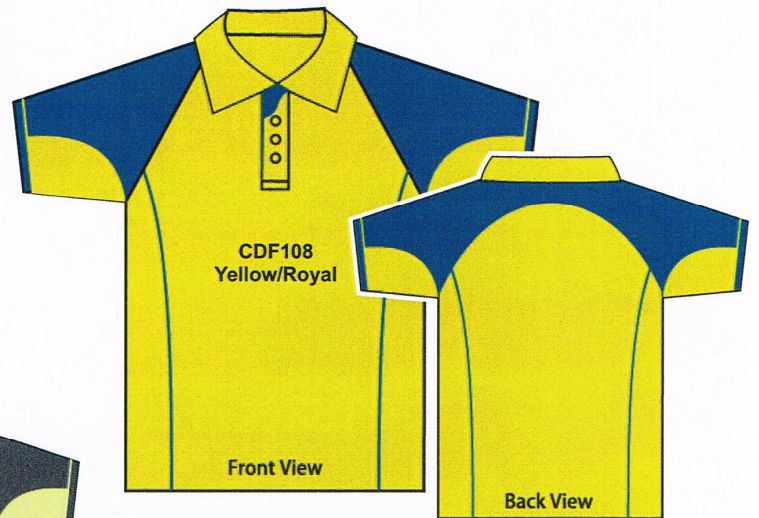

The actual color on paper/monitors may look slight different of the actual product sample

T.Blue - Turquoise Blue.
S.Blue - Smoke Blue.
T.Green - Turquoise Green.
N.Green - Neon Green.

The actual color on paper/monitors may look slight different of the actual product sample

*T.Blue - Turquoise Blue.
S.Blue - Smoke Blue.
T.Green - Turquoise Green.
N.Green - Neon Green.*

Front View

Side View

Back View

Front View

Side View

Back View

Front View

Side View

Back View

Front View

Side View

Back View

Sleeveless Poly (Dri-Fit) V-Neck & Round Neck Tee