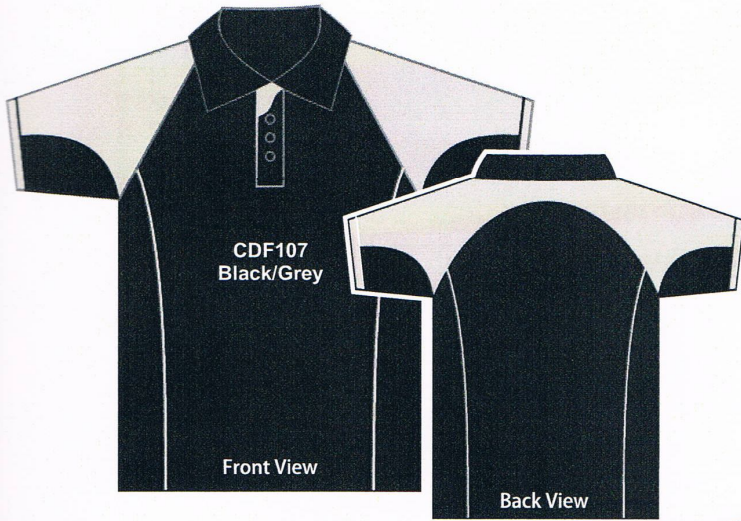

*T.Blue - Turquoise Blue.
S.Blue - Smoke Blue.
T.Green - Turquoise Green.
N.Green - Neon Green.*

Front View

Side View

Back View

Front View

Side View

Back View

Front View

Side View

Back View

Front View

Side View

Back View

Sleeveless Poly (Dri-Fit) V-Neck & Round Neck Tee