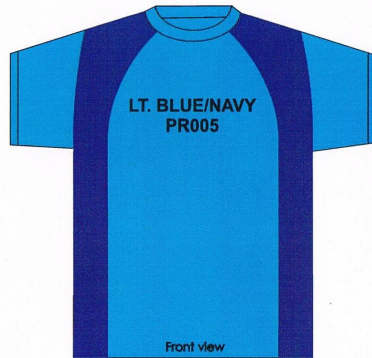

The actual color on paper/monitors may look slight different of the actual product sample

The actual color on paper/monitors may look slight different of the actual product sample