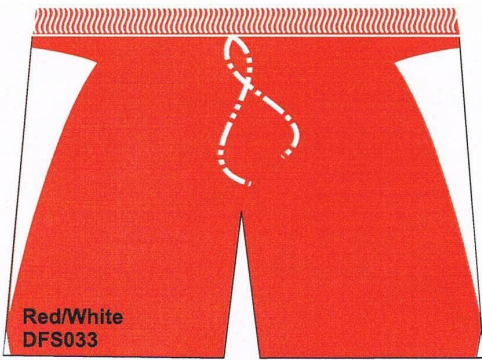

*T.Blue - Turquoise Blue.
S.Blue - Smoke Blue.
T.Green - Turquoise Green.
N.Green - Neon Green.*

Front View

Side View

Back View

Front View

Side View

Back View

Front View

Side View

Back View

Front View

Side View

Back View

Sleeveless Poly (Dri-Fit) V-Neck & Round Neck Tee