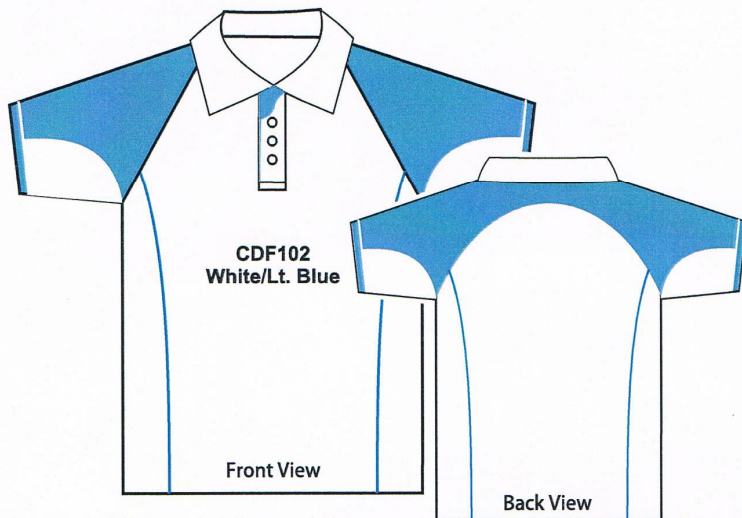

T.Blue - Turquoise Blue.
S.Blue - Smoke Blue.
T.Green - Turquoise Green.
N.Green - Neon Green.