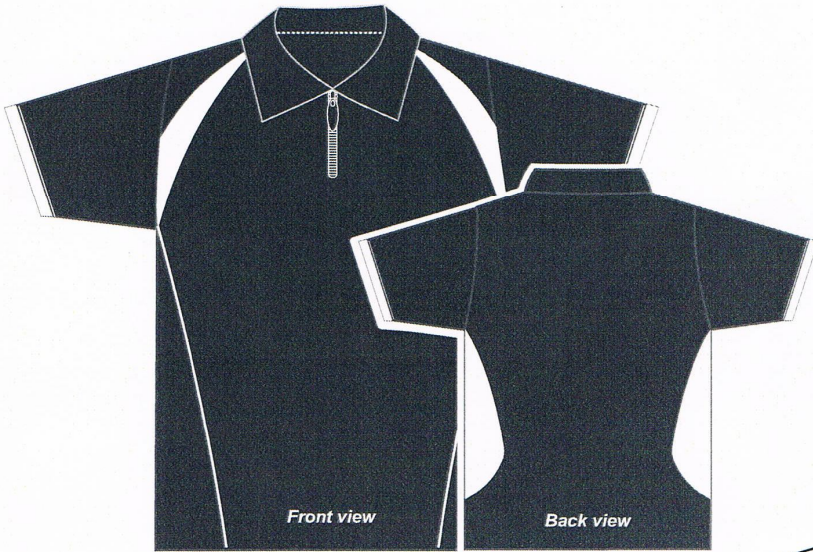

The actual color on paper/monitors may look slight different of the actual product sample

Front view

Back view

DCZ240
Black/Orange

Front view

Back view

DCZ250
White/Lt. Blue

Front view

Back view

DCZ260
Lt. Blue/White

The actual color on paper/monitors may look slight different of the actual product sample

DCZ200
Dark Grey/White

DCZ210
White/Red

DCZ220
Red/White

The actual color on paper/monitors may look slight different of the actual product sample

Side View

Back View

Front View

Side View

Back View

Sleeveless Poly (Dri-Fit) V-Neck & Round Neck Tee