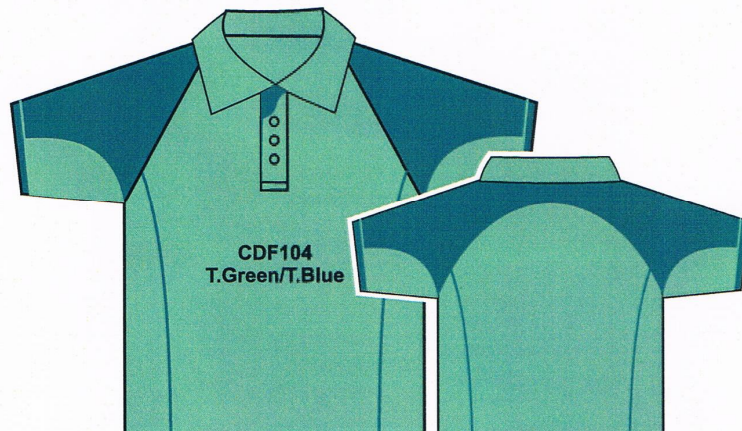

Back view

DCZ260
Lt. Blue/White

The actual color on paper/monitors may look slight different of the actual product sample

DCZ200
Dark Grey/White

DCZ210
White/Red

DCZ220
Red/White

The actual color on paper/monitors may look slight different of the actual product sample

The actual color on paper/monitors may look slight different of the actual product sample

The actual color on paper/monitors may look slight different of the actual product sample

The actual color on paper/monitors may look slight different of the actual product sample

The actual color on paper/monitors may look slight different of the actual product sample

T.Blue - Turquoise Blue.
S.Blue - Smoke Blue.
T.Green - Turquoise Green.
N.Green - Neon Green.

The actual color on paper/monitors may look slight different of the actual product sample

Side View

Back View

Front View

Side View

Back View

Sleeveless Poly (Dri-Fit) V-Neck & Round Neck Tee