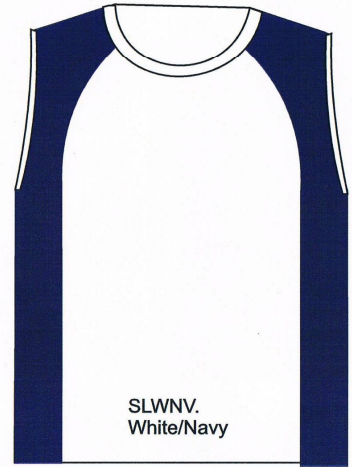

*T.Blue - Turquoise Blue.
S.Blue - Smoke Blue.
T.Green - Turquoise Green.
N.Green - Neon Green.*

Front View

Side View

Back View

Front View

Side View

Back View

Front View

Side View

Back View

Front View

Side View

Back View

Sleeveless Poly (Dri-Fit) V-Neck & Round Neck Tee